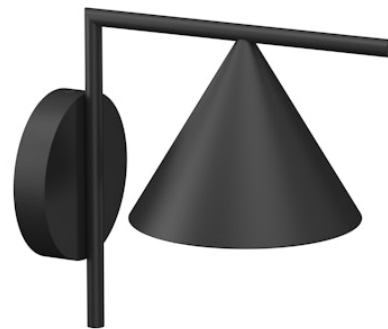

FLOS

■ F011W30B030 Black

Captain Flint Outdoor W1 Dimmable 1-10V

Designed by Michael Anastassiades, 2015

Luminaire for wall-mounting with diffuse light emission and fixed head. LED light source included. Integrated 220-240V ON/OFF or 1-10V/DALI dimmable electrical power. Connection is quickly ensured in the rose with the plug & play electrical connection and the IP68 connector included. Clamp bracket included. 110V version upon request.

Are you a professional and your project needs consulting and support?

[BOOK AN APPOINTMENT](#)

Main specifications

EAN	8054793217208
Mounting	Wall
Light source type	LED
Light sources included	Yes
LED type	LED array
Number of lamps	1
Power (W)	10
System power (W)	9.5
Source flux (lm)	1026
Lumen Output (lm)	652

Physical

Colour	Black
Trim	No
Orientation	Fixed
Spot diameter (mm)	208
Length (mm)	336
Net weight (kg)	2.1
Package height (mm)	257
Package width (mm)	406
Package length (mm)	406
Package volume (m3)	0.04
IP internal	65
Drive Over	No