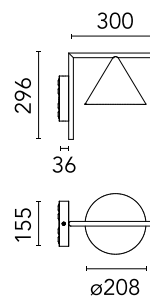

FLOS

■ F011W30B030 Black

Captain Flint Outdoor W1 Dimmable 1-10V

Designed by Michael Anastassiades, 2015

Luminaire for wall-mounting with diffuse light emission and fixed head. LED light source included. Integrated 220-240V ON/OFF or 1-10V/DALI dimmable electrical power. Connection is quickly ensured in the rose with the plug & play electrical connection and the IP68 connector included. Clamp bracket included. 110V version upon request.

Are you a professional and your project needs consulting and support?

[BOOK AN APPOINTMENT](#)

Main specifications

EAN	8054793217208
Mounting	Wall
Light source type	LED
Light sources included	Yes
LED type	LED array
Number of lamps	1
Power (W)	10
System power (W)	9.5
Source flux (lm)	1026
Lumen Output (lm)	652

Physical

Colour	Black
Trim	No
Orientation	Fixed
Spot diameter (mm)	208
Length (mm)	336
Net weight (kg)	2.1
Package height (mm)	257
Package width (mm)	406
Package length (mm)	406
Package volume (m3)	0.04
IP internal	65
Drive Over	No