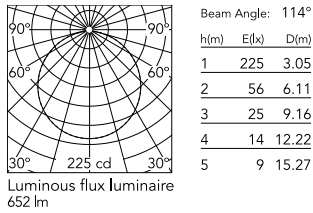

Physical

Colour	Black
Trim	No
Orientation	Fixed
Spot diameter (mm)	208
Length (mm)	336
Net weight (kg)	2.1
Package height (mm)	257
Package width (mm)	406
Package length (mm)	406
Package volume (m3)	0.04
IP internal	65
Drive Over	No

Download

[Mounting instructions](#) ZIP

Photometric Files

[LDT / IES](#) ZIP

Technical Drawings

[2D](#) ZIP

[3D](#) ZIP

[Bim](#) ZIP

Schematic light drawing

Photometric

Lighting type	Direct
Light distribution	Symmetric
CCT (K)	3000
CRI>	80
Beam angle C0-180 (°)	112
Beam angle C90-270 (°)	112

Electrical

Insulation class	I
Frequency (Hz)	50/60
Main voltage (Vac)	220-240
Power supply	Integrated
Power supply type	Dimmable 1-10V
Precabled	NO
Emergency	No
Batteries inside	No