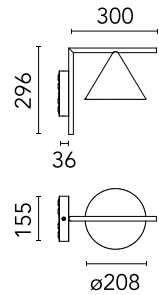

Are you a professional and your project needs consulting and support?

[BOOK AN APPOINTMENT](#)

Main specifications

EAN	8054793217192
Mounting	Wall
Environments	Outdoor wet location
Light source type	LED
Light sources included	Yes
LED type	LED array
Number of lamps	1
Power (W)	10
System power (W)	9.5
Source flux (lm)	1026
Lumen Output (lm)	652

Physical

Colour	Deep Brown
Trim	No
Orientation	Fixed
Spot diameter (mm)	208
Length (mm)	336
Net weight (kg)	2.1
Package height (mm)	257
Package width (mm)	406
Package length (mm)	406
Package volume (m3)	0.04
IP internal	65
Drive Over	No