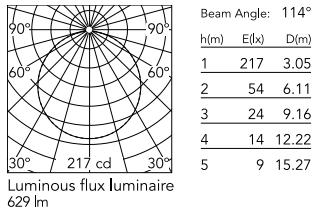

### Physical

Colour	Brass Finish
Trim	No
Orientation	Fixed
Spot diameter (mm)	208
Length (mm)	336
Net weight (kg)	2.1
Package height (mm)	257
Package width (mm)	406
Package length (mm)	406
Package volume (m3)	0.04
IP internal	65
Drive Over	No

### Technical Drawings

[2D](#) ZIP

[3D](#) ZIP

[Bim](#) ZIP

## Schematic light drawing