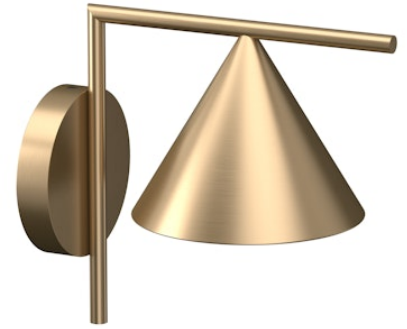

# FLOS

F011W20B059 Brass Finish

## Captain Flint Outdoor W1 Dimmable 1-10V

Designed by Michael Anastassiades, 2015

Luminaire for wall-mounting with diffuse light emission and fixed head. LED light source included. Integrated 220-240V ON/OFF or 1-10V/DALI dimmable electrical power. Connection is quickly ensured in the rose with the plug & play electrical connection and the IP68 connector included. Clamp bracket included. 110V version upon request.