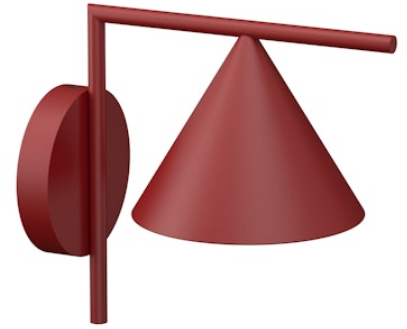

FLOS

 F011W20B037 Burgundy Red

Captain Flint Outdoor W1 Dimmable 1-10V

Designed by Michael Anastassiades, 2015

Luminaire for wall-mounting with diffuse light emission and fixed head. LED light source included. Integrated 220-240V ON/OFF or 1-10V/DALI dimmable electrical power. Connection is quickly ensured in the rose with the plug & play electrical connection and the IP68 connector included. Clamp bracket included. 110V version upon request.

Are you a professional and your project needs consulting and support?

[BOOK AN APPOINTMENT](#)

Main specifications

EAN	8054793216850
Mounting	Wall
Environments	Outdoor wet location
Light source type	LED
Light sources included	Yes
LED type	LED array
Number of lamps	1
Power (W)	10
System power (W)	9.5
Source flux (lm)	989
Lumen Output (lm)	629

Physical

Colour	Burgundy Red
Trim	No
Orientation	Fixed
Spot diameter (mm)	208
Length (mm)	336
Net weight (kg)	2.1
Package height (mm)	257
Package width (mm)	406
Package length (mm)	406
Package volume (m3)	0.04
IP internal	65
Drive Over	No