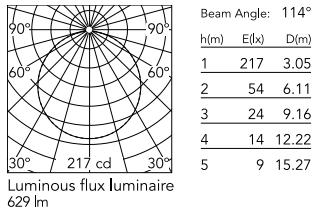

Physical

Colour	Burgundy Red
Trim	No
Orientation	Fixed
Spot diameter (mm)	208
Length (mm)	336
Net weight (kg)	2.1
Package height (mm)	257
Package width (mm)	406
Package length (mm)	406
Package volume (m3)	0.04
IP internal	65
Drive Over	No

Download

Mounting instructions [↓ ZIP](#)

Photometric Files

LDT / IES [↓ ZIP](#)

Technical Drawings

2D [↓ ZIP](#)

3D [↓ ZIP](#)

[Bim](#) [↓ ZIP](#)

Schematic light drawing

Photometric

Lighting type	Direct
Light distribution	Symmetric
CCT (K)	2700
CRI>	80
Beam angle C0-180 (°)	112
Beam angle C90-270 (°)	112

Electrical

Insulation class	I
Frequency (Hz)	50/60
Main voltage (Vac)	220-240
Power supply	Integrated
Power supply type	Dimmable 1-10V
Precabled	NO
Emergency	No
Batteries inside	No