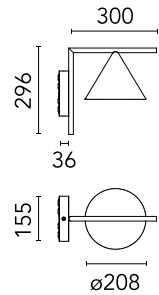

FLOS

 F011W20B037 Burgundy Red

Captain Flint Outdoor W1 Dimmable 1-10V

Designed by Michael Anastassiades, 2015

Luminaire for wall-mounting with diffuse light emission and fixed head. LED light source included. Integrated 220-240V ON/OFF or 1-10V/DALI dimmable electrical power. Connection is quickly ensured in the rose with the plug & play electrical connection and the IP68 connector included. Clamp bracket included. 110V version upon request.

Are you a professional and your project needs consulting and support?

[BOOK AN APPOINTMENT](#)

Main specifications

EAN	8054793216850
Mounting	Wall
Environments	Outdoor wet location
Light source type	LED
Light sources included	Yes
LED type	LED array
Number of lamps	1
Power (W)	10
System power (W)	9.5
Source flux (lm)	989
Lumen Output (lm)	629

Physical

Colour	Burgundy Red
Trim	No
Orientation	Fixed
Spot diameter (mm)	208
Length (mm)	336
Net weight (kg)	2.1
Package height (mm)	257
Package width (mm)	406
Package length (mm)	406
Package volume (m3)	0.04
IP internal	65
Drive Over	No