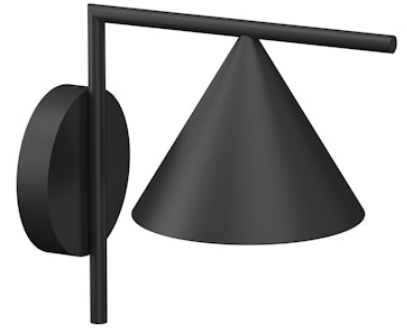

FLOS

■ F011W20B030 Black

Captain Flint Outdoor W1 Dimmable 1-10V

Designed by Michael Anastassiades, 2015

Luminaire for wall-mounting with diffuse light emission and fixed head. LED light source included. Integrated 220-240V ON/OFF or 1-10V/DALI dimmable electrical power. Connection is quickly ensured in the rose with the plug & play electrical connection and the IP68 connector included. Clamp bracket included. 110V version upon request.

Are you a professional and your project needs consulting and support?

[BOOK AN APPOINTMENT](#)

Main specifications

EAN	8054793216843
Mounting	Wall
Environments	Outdoor wet location
Light source type	LED
Light sources included	Yes
LED type	LED array
Number of lamps	1
Power (W)	10
System power (W)	9.5
Source flux (lm)	989
Lumen Output (lm)	629