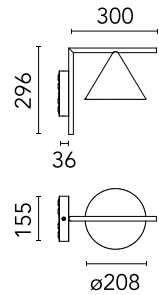

Luminaire for wall-mounting with diffuse light emission and fixed head. LED light source included. Integrated 220-240V ON/OFF or 1-10V/DALI dimmable electrical power. Connection is quickly ensured in the rose with the plug & play electrical connection and the IP68 connector included. Clamp bracket included. 110V version upon request.