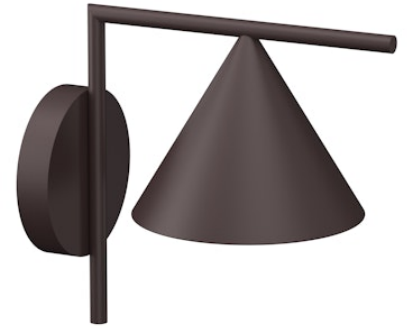

# FLOS

F011W20B018 Deep Brown

## Captain Flint Outdoor W1 Dimmable 1-10V

Designed by Michael Anastassiades, 2015

Luminaire for wall-mounting with diffuse light emission and fixed head. LED light source included. Integrated 220-240V ON/OFF or 1-10V/DALI dimmable electrical power. Connection is quickly ensured in the rose with the plug & play electrical connection and the IP68 connector included. Clamp bracket included. 110V version upon request.