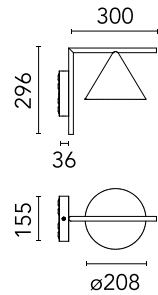

Luminaire for wall-mounting with diffuse light emission and fixed head. LED light source included. Integrated 220-240V ON/OFF or 1-10V/DALI dimmable electrical power. Connection is quickly ensured in the rose with the plug & play electrical connection and the IP68 connector included. Clamp bracket included. 110V version upon request.

Are you a professional and your project needs consulting and support?

[BOOK AN APPOINTMENT](#)