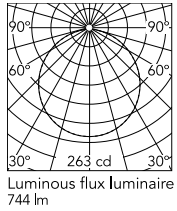

Physical

Colour	Burgundy Red/Black Lava
Trim	No
Orientation	Adjustable
Transversal tilting (°)	270
Net weight (kg)	14.35
IP internal	65
Drive Over	No

Download

[Mounting instructions](#) ZIP

Photometric Files

[LDT / IES](#) ZIP

Technical Drawings

[2D](#) ZIP

[3D](#) ZIP

[Bim](#) ZIP

Schematic light drawing

Photometric

Lighting type	Direct
Light distribution	Symmetric
CCT (K)	4000
CRI>	80
Beam angle C0-180 (°)	110
Beam angle C90-270 (°)	110
Extreme cut off	No