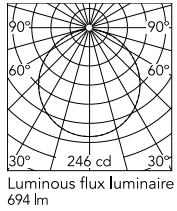

Physical

Colour	Burgundy Red/Black Lava
Trim	No
Orientation	Adjustable
Transversal tilting (°)	270
Net weight (kg)	14.35
IP internal	65
Drive Over	No

Download

[Mounting instructions](#) ZIP

Photometric Files

[LDT / IES](#) ZIP

Technical Drawings

[2D](#) ZIP

[3D](#) ZIP

[Bim](#) ZIP

Schematic light drawing

Photometric

Lighting type	Direct
Light distribution	Symmetric
CCT (K)	3000
CRI>	80
Beam angle C0-180 (°)	110
Beam angle C90-270 (°)	110
Extreme cut off	No