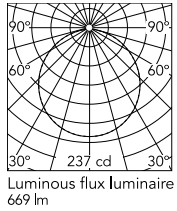

Physical

Colour	Burgundy Red/Black Lava
Trim	No
Orientation	Adjustable
Transversal tilting (°)	270
Net weight (kg)	14.35
IP internal	65
Drive Over	No

Download

[Mounting instructions](#) ZIP

Photometric Files

[LDT / IES](#) ZIP

Technical Drawings

[2D](#) ZIP

[3D](#) ZIP

[Bim](#) ZIP

Schematic light drawing

Photometric

Lighting type	Direct
Light distribution	Symmetric
CCT (K)	2700
CRI>	80
Beam angle C0-180 (°)	110
Beam angle C90-270 (°)	110
Extreme cut off	No