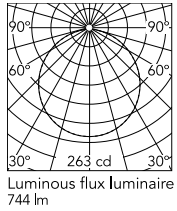

Physical

Colour	Brushed Stainless Steel/Occhio di Pernice
Trim	No
Orientation	Adjustable
Transversal tilting (°)	270
Net weight (kg)	14.35
IP internal	65
Drive Over	No

Download

[Mounting instructions](#)  ZIP

Photometric Files

[LDT / IES](#)  ZIP

Technical Drawings

[2D](#)  ZIP

[3D](#)  ZIP

[Bim](#)  ZIP

Schematic light drawing

Photometric