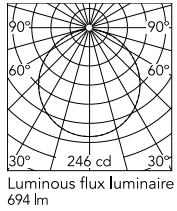

Physical

Colour	Brushed Stainless Steel/Occhio di Pernice
Trim	No
Orientation	Adjustable
Transversal tilting (°)	270
Net weight (kg)	14.35
IP internal	65
Drive Over	No

Download

[Mounting instructions](#) ZIP

Photometric Files

[LDT / IES](#) ZIP

Technical Drawings

[2D](#) ZIP

[3D](#) ZIP

[Bim](#) ZIP

Schematic light drawing

Photometric