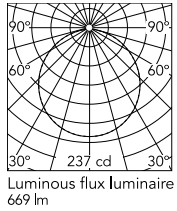

Physical

Colour	Brushed Stainless Steel/Occhio di Pernice
Trim	No
Orientation	Adjustable
Transversal tilting (°)	270
Net weight (kg)	14.35
IP internal	65
Drive Over	No

Download

[Mounting instructions](#)  ZIP

Photometric Files

[LDT / IES](#)  ZIP

Technical Drawings

[2D](#)  ZIP

[3D](#)  ZIP

[Bim](#)  ZIP

Schematic light drawing

Photometric