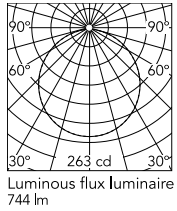

Physical

Colour	Deep Brown/Travertino Imperiale
Trim	No
Orientation	Adjustable
Transversal tilting (°)	270
Net weight (kg)	14.35
IP internal	65
Drive Over	No

Download

[Mounting instructions](#)  ZIP

Photometric Files

[LDT / IES](#)  ZIP

Technical Drawings

[2D](#)  ZIP

[3D](#)  ZIP

[Bim](#)  ZIP

Schematic light drawing

Photometric

Lighting type	Direct
Light distribution	Symmetric
CCT (K)	4000
CRI>	80
Beam angle C0-180 (°)	110
Beam angle C90-270 (°)	110
Extreme cut off	No