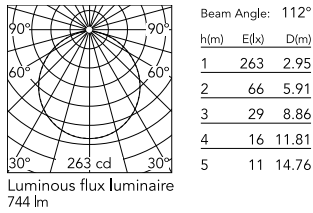

### Technical Drawings

[2D](#)  ZIP

[3D](#)  ZIP

[Bim](#)  ZIP

## Schematic light drawing

## Photometric

|                        |           |
|------------------------|-----------|
| Lighting type          | Direct    |
| Light distribution     | Symmetric |
| CCT (K)                | 4000      |
| CRI>                   | 80        |
| Beam angle C0-180 (°)  | 110       |
| Beam angle C90-270 (°) | 110       |
| Extreme cut off        | No        |