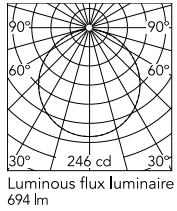

### Technical Drawings

[2D](#)  ZIP

[3D](#)  ZIP

[Bim](#)  ZIP

## Schematic light drawing

## Photometric

Lighting type	Direct
Light distribution	Symmetric
CCT (K)	3000
CRI>	80
Beam angle C0-180 (°)	110
Beam angle C90-270 (°)	110
Extreme cut off	No