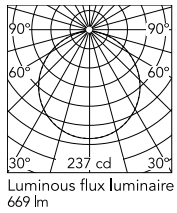

Physical

Colour	Brass Finish/Grey Lava
Trim	No
Orientation	Adjustable
Transversal tilting (°)	270
Net weight (kg)	14.35
IP internal	65
Drive Over	No

Download

[Mounting instructions](#) ZIP

Photometric Files

[LDT / IES](#) ZIP

Technical Drawings

[2D](#) ZIP

[3D](#) ZIP

[Bim](#) ZIP

Schematic light drawing

Photometric

Lighting type	Direct
Light distribution	Symmetric
CCT (K)	2700
CRI>	80
Beam angle C0-180 (°)	110
Beam angle C90-270 (°)	110
Extreme cut off	No