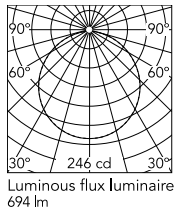

Physical

Colour	Black/Black Lava
Trim	No
Orientation	Adjustable
Transversal tilting (°)	270
Net weight (kg)	14.35
IP internal	65
Drive Over	No

Download

[Mounting instructions](#)  ZIP

Photometric Files

[LDT / IES](#)  ZIP

Technical Drawings

[2D](#)  ZIP

[3D](#)  ZIP

[Bim](#)  ZIP

Schematic light drawing

Photometric

Lighting type	Direct
Light distribution	Symmetric
CCT (K)	3000
CRI>	80
Beam angle C0-180 (°)	110
Beam angle C90-270 (°)	110
Extreme cut off	No