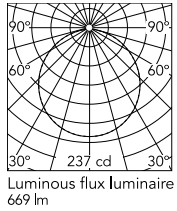

Physical

Colour	Black/Black Lava
Trim	No
Orientation	Adjustable
Transversal tilting (°)	270
Net weight (kg)	14.35
IP internal	65
Drive Over	No

Download

[Mounting instructions](#)  ZIP

Photometric Files

[LDT / IES](#)  ZIP

Technical Drawings

[2D](#)  ZIP

[3D](#)  ZIP

[Bim](#)  ZIP

Schematic light drawing

Photometric

Lighting type	Direct
Light distribution	Symmetric
CCT (K)	2700
CRI>	80
Beam angle C0-180 (°)	110
Beam angle C90-270 (°)	110
Extreme cut off	No