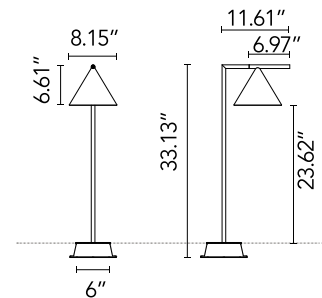

Main specifications

EAN	8054793215372
Mounting	Ground
Environments	Outdoor wet location
Light Source Type	LED
Light sources included	Yes
LED type	LED array
Number of lamps	1
System power (W)	9.5
Source flux (lm)	1026
System flux (lm)	652

Physical

Color	Burgundy Red
Orientation	Adjustable
Transversal tilting (°)	270
Net weight (lb)	4.92
Gross weight (lb)	5.41
Package height (in)	42.13
Package width (in)	18.11
Package length (in)	12.6
Package volume (in)	9611.52
IP internal	65

Schematic light drawing

Beam Angle: 114°

h(m)	E(lx)	D(m)
1	225	3.05
2	56	6.11
3	25	9.16
4	14	12.22
5	9	15.27

Photometric

Light distribution	Symmetric
CCT (K)	3000
CRI>	80
Beam angle C0-180 (°)	112
Beam angle C90-270 (°)	112
Extreme cut off	No