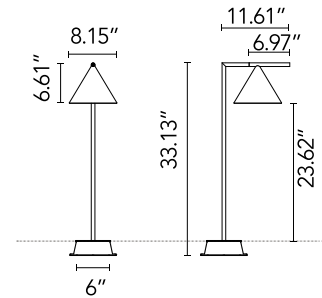

Main specifications

EAN	8054793215365
Mounting	Ground
Environments	Outdoor wet location
Light Source Type	LED
Light sources included	Yes
LED type	LED array
Number of lamps	1
System power (W)	9.5
Source flux (lm)	1026
System flux (lm)	652

Physical

Color	Black
Orientation	Adjustable
Transversal tilting (°)	270
Net weight (lb)	4.92
Gross weight (lb)	5.41
Package height (in)	42.13
Package width (in)	18.11
Package length (in)	12.6
Package volume (in)	9611.52
IP internal	65

 Replaceable control gear by a professional

Schematic light drawing

h(m)	E(lx)	D(m)
1	225	3.05
2	56	6.11
3	25	9.16
4	14	12.22
5	9	15.27

Photometric

Light distribution	Symmetric
CCT (K)	3000
CRI>	80
Beam angle C0-180 (°)	112
Beam angle C90-270 (°)	112
Extreme cut off	No