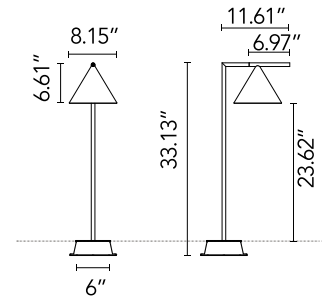

Main specifications

EAN	8054793215358
Mounting	Ground
Environments	Outdoor wet location
Light Source Type	LED
Light sources included	Yes
LED type	LED array
Number of lamps	1
System power (W)	9.5
Source flux (lm)	1026
System flux (lm)	652

Physical

Color	Deep Brown
Orientation	Adjustable
Transversal tilting (°)	270
Net weight (lb)	4.92
Gross weight (lb)	5.41
Package height (in)	42.13
Package width (in)	18.11
Package length (in)	12.6
Package volume (in)	9611.52
IP internal	65

Schematic light drawing

h(m)	E(lx)	D(m)
1	225	3.05
2	56	6.11
3	25	9.16
4	14	12.22
5	9	15.27

Photometric

Light distribution	Symmetric
CCT (K)	3000
CRI>	80
Beam angle C0-180 (°)	112
Beam angle C90-270 (°)	112
Extreme cut off	No