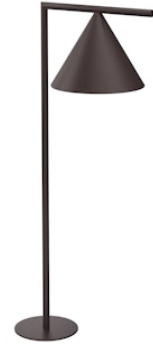

FLOS

F011D30BU18 Deep Brown

Captain Flint Outdoor B1

Designed by Michael Anastassiades, 2015

652lm - 3000K - CRI> 80 - Beam° 112

Are you a professional and your project needs consulting and support?

BOOK AN APPOINTMENT

Main specifications

EAN	8054793215358
Mounting	Ground
Environments	Outdoor wet location
Light Source Type	LED
Light sources included	Yes
LED type	LED array
Number of lamps	1
System power (W)	9.5
Source flux (lm)	1026
System flux (lm)	652

Physical

Color	Deep Brown
Orientation	Adjustable
Transversal tilting (°)	270
Net weight (lb)	4.92
Gross weight (lb)	5.41
Package height (in)	42.13
Package width (in)	18.11
Package length (in)	12.6
Package volume (in)	9611.52
IP internal	65