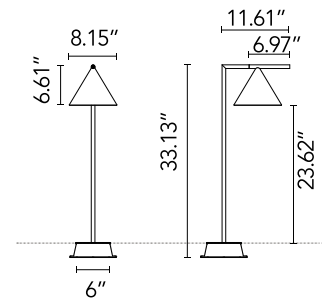

Main specifications

EAN	8054793215273
Mounting	Ground
Environments	Outdoor wet location
Light Source Type	LED
Light sources included	Yes
LED type	LED array
Number of lamps	1
System power (W)	9.5
Source flux (lm)	1026
System flux (lm)	652

Physical

Color	Burgundy Red
Orientation	Adjustable
Transversal tilting (°)	270
Net weight (lb)	4.92
Gross weight (lb)	5.41
Package height (in)	42.13
Package width (in)	18.11
Package length (in)	12.6
Package volume (in)	9611.52
IP internal	65

 Replaceable control gear by a professional

Schematic light drawing

h(m)	E(lx)	D(m)
1	225	3.05
2	56	6.11
3	25	9.16
4	14	12.22
5	9	15.27

Photometric

Light distribution	Symmetric
CCT (K)	3000
CRI>	80
Beam angle C0-180 (°)	112
Beam angle C90-270 (°)	112
Extreme cut off	No