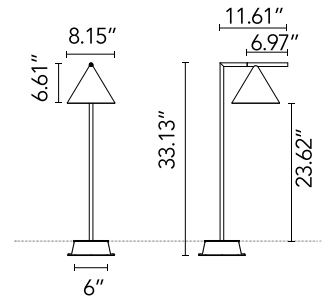

FLOS

F011D20BU59 Brass Finish

Captain Flint Outdoor B1

Designed by Michael Anastassiades, 2015

629lm - 2700K - CRI> 80 - Beam° 112

Are you a professional and your project needs consulting and support?

BOOK AN APPOINTMENT

Main specifications

EAN	8054793215112
Mounting	Ground
Environments	Outdoor wet location
Light Source Type	LED
Light sources included	Yes
LED type	LED array
Number of lamps	1
System power (W)	9.5
Source flux (lm)	989
System flux (lm)	629

Physical

Color	Brass Finish
Orientation	Adjustable
Transversal tilting (°)	270
Net weight (lb)	4.92
Gross weight (lb)	5.41
Package height (in)	42.13
Package width (in)	18.11
Package length (in)	12.6
Package volume (in)	9611.52
IP internal	65

 Replaceable control gear by a professional

Schematic light drawing

h(m)	E(lx)	D(m)
1	217	3.05
2	54	6.11
3	24	9.16
4	14	12.22
5	9	15.27

Photometric

Light distribution	Symmetric
CCT (K)	2700
CRI>	80
Beam angle C0-180 (°)	112
Beam angle C90-270 (°)	112
Extreme cut off	No