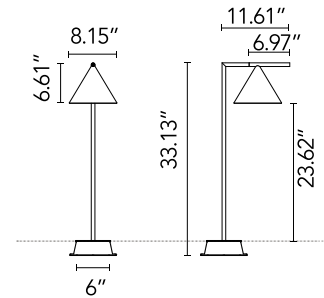

Main specifications

EAN	8054793215099
Mounting	Ground
Environments	Outdoor wet location
Light Source Type	LED
Light sources included	Yes
LED type	LED array
Number of lamps	1
System power (W)	9.5
Source flux (lm)	989
System flux (lm)	629

Physical

Color	Burgundy Red
Orientation	Adjustable
Transversal tilting (°)	270
Net weight (lb)	4.92
Gross weight (lb)	5.41
Package height (in)	42.13
Package width (in)	18.11
Package length (in)	12.6
Package volume (in)	9611.52
IP internal	65

 Replaceable control gear by a professional

Schematic light drawing

Beam Angle: 114°

h(m)	E(lx)	D(m)
1	217	3.05
2	54	6.11
3	24	9.16
4	14	12.22
5	9	15.27

Photometric

Light distribution	Symmetric
CCT (K)	2700
CRI>	80
Beam angle C0-180 (°)	112
Beam angle C90-270 (°)	112
Extreme cut off	No