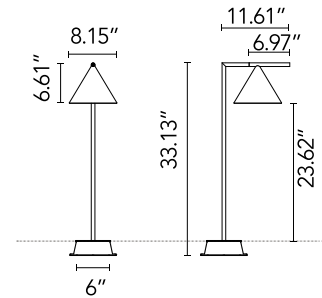

Main specifications

EAN	8054793215082
Mounting	Ground
Environments	Outdoor wet location
Light Source Type	LED
Light sources included	Yes
LED type	LED array
Number of lamps	1
System power (W)	9.5
Source flux (lm)	989
System flux (lm)	629

Physical

Color	Black
Orientation	Adjustable
Transversal tilting (°)	270
Net weight (lb)	4.92
Gross weight (lb)	5.41
Package height (in)	42.13
Package width (in)	18.11
Package length (in)	12.6
Package volume (in)	9611.52
IP internal	65

 Replaceable control gear by a professional

Schematic light drawing

h(m)	E(lx)	D(m)
1	217	3.05
2	54	6.11
3	24	9.16
4	14	12.22
5	9	15.27

Photometric

Light distribution	Symmetric
CCT (K)	2700
CRI>	80
Beam angle C0-180 (°)	112
Beam angle C90-270 (°)	112
Extreme cut off	No