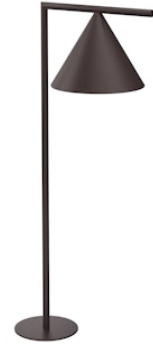

# FLOS

F011D20BU18 Deep Brown

## Captain Flint Outdoor B1

Designed by Michael Anastassiades, 2015

629lm - 2700K - CRI> 80 - Beam° 112

Are you a professional and your project needs consulting and support?

BOOK AN APPOINTMENT

### Physical

Color	Deep Brown
Orientation	Adjustable
Transversal tilting (°)	270
Net weight (lb)	4.92
Gross weight (lb)	5.41
Package height (in)	42.13
Package width (in)	18.11
Package length (in)	12.6
Package volume (in)	9611.52
IP internal	65