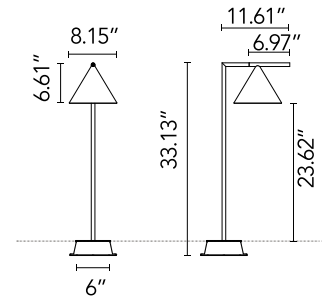

### Main specifications

EAN	8054793215075
Mounting	Ground
Environments	Outdoor wet location
Light Source Type	LED
Light sources included	Yes
LED type	LED array
Number of lamps	1
System power (W)	9.5
Source flux (lm)	989
System flux (lm)	629

### Physical

Color	Deep Brown
Orientation	Adjustable
Transversal tilting (°)	270
Net weight (lb)	4.92
Gross weight (lb)	5.41
Package height (in)	42.13
Package width (in)	18.11
Package length (in)	12.6
Package volume (in)	9611.52
IP internal	65

## Schematic light drawing

h(m)	E(lx)	D(m)
1	217	3.05
2	54	6.11
3	24	9.16
4	14	12.22
5	9	15.27