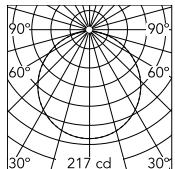

Schematic light drawing

Beam Angle: 114°

h(m)	E(lx)	D(m)
1	217	3.05
2	54	6.11
3	24	9.16
4	14	12.22
5	9	15.27

Luminous flux luminaire
629 lm

Photometric

Light distribution	Symmetric
CCT (K)	2700
CRI>	80
Beam angle C0-180 (°)	112
Beam angle C90-270 (°)	112
Extreme cut off	No

Electrical

Insulation class	II
Frequency (Hz)	50/60
Main voltage (Vac)	110-277
Driver	Integrated
Dimmable	No
Dimming interface	Not Dimmable