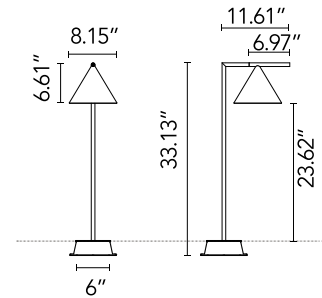

### Main specifications

EAN	8054793214993
Mounting	Ground
Environments	Outdoor wet location
Light Source Type	LED
Light sources included	Yes
LED type	LED array
Number of lamps	1
System power (W)	9.5
Source flux (lm)	989
System flux (lm)	629

### Physical

Color	Burgundy Red
Orientation	Adjustable
Transversal tilting (°)	270
Net weight (lb)	4.92
Gross weight (lb)	5.41
Package height (in)	42.13
Package width (in)	18.11
Package length (in)	12.6
Package volume (in)	9611.52
IP internal	65

## Schematic light drawing

Beam Angle: 114°

h(m)	E(lx)	D(m)
1	217	3.05
2	54	6.11
3	24	9.16
4	14	12.22
5	9	15.27

Luminous flux luminaire  
629 lm