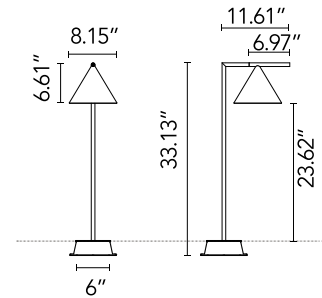

Main specifications

EAN	8054793214986
Mounting	Ground
Environments	Outdoor wet location
Light Source Type	LED
Light sources included	Yes
LED type	LED array
Number of lamps	1
System power (W)	9.5
Source flux (lm)	989
System flux (lm)	629

Physical

Color	Black
Orientation	Adjustable
Transversal tilting (°)	270
Net weight (lb)	4.92
Gross weight (lb)	5.41
Package height (in)	42.13
Package width (in)	18.11
Package length (in)	12.6
Package volume (in)	9611.52
IP internal	65

 Replaceable control gear by a professional

Schematic light drawing

h(m)	E(lx)	D(m)
1	217	3.05
2	54	6.11
3	24	9.16
4	14	12.22
5	9	15.27

Photometric

Light distribution	Symmetric
CCT (K)	2700
CRI>	80
Beam angle C0-180 (°)	112
Beam angle C90-270 (°)	112
Extreme cut off	No