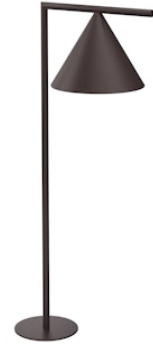

# FLOS

F011D20AU18 Deep Brown

## Captain Flint Outdoor B1

Designed by Michael Anastassiades, 2015

629lm - 2700K - CRI> 80 - Beam° 112

Are you a professional and your project needs consulting and support?

BOOK AN APPOINTMENT

### Physical

Color	Deep Brown
Orientation	Adjustable
Transversal tilting (°)	270
Net weight (lb)	4.92
Gross weight (lb)	5.41
Package height (in)	42.13
Package width (in)	18.11
Package length (in)	12.6
Package volume (in)	9611.52
IP internal	65