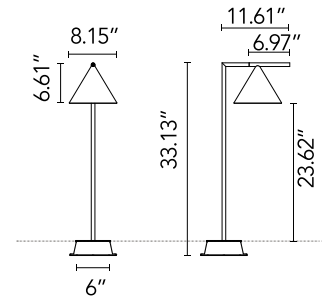

### Main specifications

EAN	8054793214979
Mounting	Ground
Environments	Outdoor wet location
Light Source Type	LED
Light sources included	Yes
LED type	LED array
Number of lamps	1
System power (W)	9.5
Source flux (lm)	989
System flux (lm)	629

### Physical

Color	Deep Brown
Orientation	Adjustable
Transversal tilting (°)	270
Net weight (lb)	4.92
Gross weight (lb)	5.41
Package height (in)	42.13
Package width (in)	18.11
Package length (in)	12.6
Package volume (in)	9611.52
IP internal	65

## Schematic light drawing

h(m)	E(lx)	D(m)
1	217	3.05
2	54	6.11
3	24	9.16
4	14	12.22
5	9	15.27