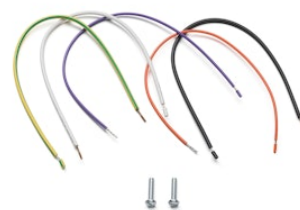

FLOS

RF0410200 Raw

Cables & Screws Kit for Big & Small Canopy

Cables & Screws Kit for Big & Small Canopy are replacement parts of the Flos Arrangements Lamp.

Are you a professional and your project needs consulting and support?

[BOOK AN APPOINTMENT](#)

Physical

Color	Raw
Net weight (lb)	0.02
Gross weight (lb)	0.02
Package volume (in)	0.61