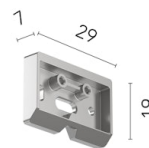

REQUIRED
Accessory

08.0231.00

Aluminum Mount for Surface Flush Installation (wall)