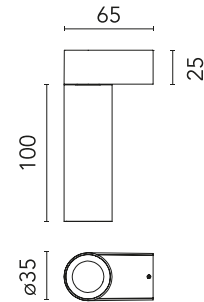

LED - Power LED - 6W - 374lm - 3000K - CRI> 90 - Beam° 18

Adjustable luminaire with LED for indoor use, suitable for wall installation. The body can be extracted from the installation surface for 60° orientation on the vertical axis and 180° on the horizontal axis. Integrated Full cut-off optical group. The remote power supply (not included) must be placed in an accessible location. The installation frame must be ordered separately.

Are you a professional and your project needs consulting and support?

[BOOK AN APPOINTMENT](#)