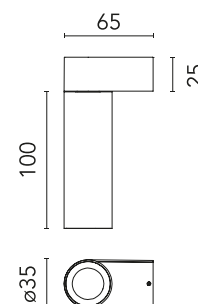

LED - Power LED - 6W - 382lm - 3000K - CRI> 90 - Beam° 15

Adjustable luminaire with LED for indoor use, suitable for wall installation. The body can be extracted from the installation surface for 60° orientation on the vertical axis and 180° on the horizontal axis. Integrated Full cut-off optical group. The remote power supply (not included) must be placed in an accessible location. The installation frame must be ordered separately.

Are you a professional and your project needs consulting and support?

[BOOK AN APPOINTMENT](#)