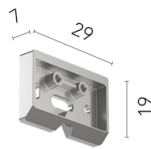

Physical

Colour	Brushed Bronze
Orientation	Adjustable
Rotation (°)	180
Longitudinal tilting (°)	60
Spot diameter (mm)	35
Net weight (kg)	0.33
IP internal	20
IP external	20

Download

[Mounting instructions](#) PDF

REQUIRED
Frame

08.0206.00

No Trim installation frame for wall mounting

REQUIRED
Accessory

08.0209.DR

Coated aluminum mount for surface installation (wall)

REQUIRED
Accessory

08.0231.00