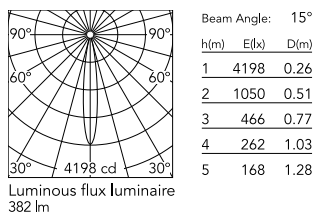

Physical

Colour	Brushed Bronze
Orientation	Adjustable
Rotation (°)	180
Longitudinal tilting (°)	60
Spot diameter (mm)	35
Net weight (kg)	0.33
IP internal	20
IP external	20

Download

[Mounting instructions](#) PDF

Photometric Files

[LDT / IES](#) ZIP

Technical Drawings

[2D](#) ZIP

[3D](#) ZIP

[Bim](#) ZIP

Schematic light drawing

Photometric

Lighting type	Direct
Light distribution	Symmetric
CCT (K)	3000
CRI>	90
Beam angle C0-180 (°)	15
Beam angle C90-270 (°)	15
Extreme cut off	No
UGR _L	<10

Electrical

Insulation class	III
LED current (mA)	500
Power supply	Remote excluded
Dimmable	Yes
Emergency	No