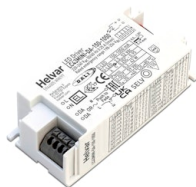

REQUIRED  
Accessory

08.0209.ES

Coated aluminum mount for surface installation (wall)

REQUIRED  
Power supply

Electrical

60.9208

Continuous current power supply of 13-20W - Dim 1-10V&Push - 110/240V - 50/60Hz with power current selected through adjustable