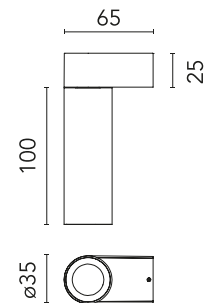

LED - Power LED - 6W - 382lm - 3000K - CRI> 90 - Beam° 15

Adjustable luminaire with LED for indoor use, suitable for wall installation. The body can be extracted from the installation surface for 60° orientation on the vertical axis and 180° on the horizontal axis. Integrated Full cut-off optical group. The remote power supply (not included) must be placed in an accessible location. The installation frame must be ordered separately.

Are you a professional and your project needs consulting and support?

[BOOK AN APPOINTMENT](#)