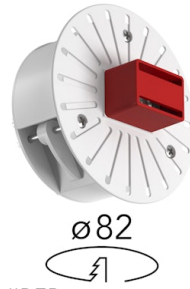

REQUIRED
Frame

08.0206.00

No Trim installation frame for wall mounting