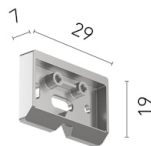

REQUIRED
Accessory

08.0231.00

Aluminum Mount for Surface Flush Installation (wall)