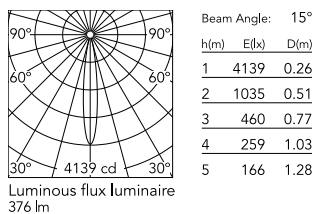

Physical

Colour	Brushed Bronze
Orientation	Adjustable
Rotation (°)	180
Longitudinal tilting (°)	60
Spot diameter (mm)	35
Net weight (kg)	0.33
IP internal	20
IP external	20

Download

[Mounting instructions](#) PDF

Photometric Files

[LDT / IES](#) ZIP

Technical Drawings

[2D](#) ZIP

[3D](#) ZIP

[Bim](#) ZIP

Schematic light drawing

Photometric

Lighting type	Direct
Light distribution	Symmetric
CCT (K)	2700
CRI>	90
Beam angle C0-180 (°)	15
Beam angle C90-270 (°)	15
Extreme cut off	No
UGR _L	<10

Electrical

Insulation class	III
LED current (mA)	500
Power supply	Remote excluded
Dimmable	Yes
Emergency	No