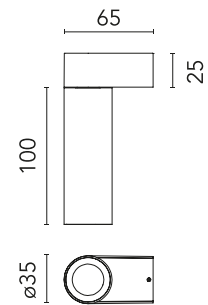

LED - Power LED - 6W - 376lm - 2700K - CRI> 90 - Beam° 15

Adjustable luminaire with LED for indoor use, suitable for wall installation. The body can be extracted from the installation surface for 60° orientation on the vertical axis and 180° on the horizontal axis. Integrated Full cut-off optical group. The remote power supply (not included) must be placed in an accessible location. The installation frame must be ordered separately.

Are you a professional and your project needs consulting and support?

[BOOK AN APPOINTMENT](#)