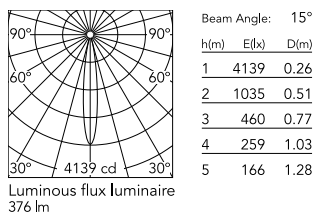

Physical

Colour	Anthracite
Orientation	Adjustable
Rotation (°)	180
Longitudinal tilting (°)	60
Spot diameter (mm)	35
Net weight (kg)	0.33
IP internal	20
IP external	20

Download

[Mounting instructions](#)  PDF

Photometric Files

[LDT / IES](#)  ZIP

Technical Drawings

[2D](#)  ZIP

[3D](#)  ZIP

[Bim](#)  ZIP

Schematic light drawing

Photometric

Lighting type	Direct
Light distribution	Symmetric
CCT (K)	2700
CRI>	90
Beam angle C0-180 (°)	15
Beam angle C90-270 (°)	15
Extreme cut off	No
UGR _L	<10

Electrical

Insulation class	III
LED current (mA)	500
Power supply	Remote excluded
Dimmable	Yes
Emergency	No