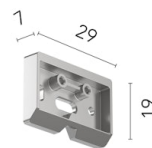

REQUIRED
Accessory

08.0231.00

Aluminum Mount for Surface Flush Installation (wall)