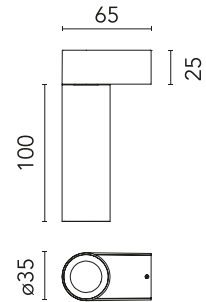

LED - Power LED - 6W - 376lm - 2700K - CRI> 90 - Beam° 15

Adjustable luminaire with LED for indoor use, suitable for wall installation. The body can be extracted from the installation surface for 60° orientation on the vertical axis and 180° on the horizontal axis. Integrated Full cut-off optical group. The remote power supply (not included) must be placed in an accessible location. The installation frame must be ordered separately.

Are you a professional and your project needs consulting and support?

[BOOK AN APPOINTMENT](#)