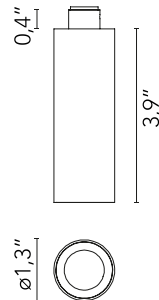

FLOS

03.1226.ES Brushed Bronze

C1 Mono Spot Ceiling Small Ø 35

Designed by Vincent Van Duysen, 2021

LED - Power LED - 6W - 374lm - 3000K - CRI> 90 - Beam° 18

Adjustable luminaire with LED for indoor use, suitable for wall installation. The body can be extracted from the installation surface for 60° orientation on the vertical axis and 180° on the horizontal axis. Integrated Full cut-off optical group. The remote power supply (not included) must be placed in an accessible location. The installation frame must be ordered separately.

Are you a professional and your project needs consulting and support?

BOOK AN APPOINTMENT

Main specifications

Mounting	Ceiling surface
Environments	Indoor dry location
Light Source Type	LED
Light sources included	Yes
LED type	Power LED
Lamp category	LED
Power (W)	6
System flux (lm)	374

Physical

Color	Brushed Bronze
Orientation	Adjustable
Rotation (°)	355
Longitudinal tilting (°)	60
IP internal	20
IP external	20

Download

Family spec sheet [↓ ZIP](#)

Mounting instructions [↓ PDF](#)

Photometric Files

LDT / IES [↓ ZIP](#)

Technical Drawings

2D [↓ ZIP](#)

3D [↓ ZIP](#)

Schematic light drawing

Photometric

Lighting type	Direct
Light distribution	Symmetric
CCT (K)	3000
CRI>	90
Beam angle C0-180 (°)	18
Beam angle C90-270 (°)	18
Extreme cut off	No
UGR _L	<10