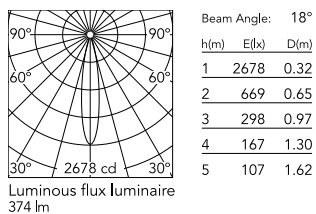

Physical

Color	Brushed Bronze
Orientation	Adjustable
Rotation (°)	355
Longitudinal tilting (°)	60
IP internal	20
IP external	20

Download

Family spec sheet [↓ ZIP](#)

Mounting instructions [↓ PDF](#)

Photometric Files

LDT / IES [↓ ZIP](#)

Technical Drawings

2D [↓ ZIP](#)

3D [↓ ZIP](#)

Schematic light drawing

Photometric

Lighting type	Direct
Light distribution	Symmetric
CCT (K)	3000
CRI>	90
Beam angle C0-180 (°)	18
Beam angle C90-270 (°)	18
Extreme cut off	No
UGR _L	<10