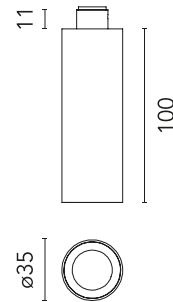

LED - Power LED - 6W - 374lm - 3000K - CRI> 90 - Beam° 18

Adjustable luminaire with LED for indoor use, suitable for wall installation. The body can be extracted from the installation surface for 60° orientation on the vertical axis and 180° on the horizontal axis. Integrated Full cut-off optical group. The remote power supply (not included) must be placed in an accessible location. The installation frame must be ordered separately.

Are you a professional and your project needs consulting and support?

[BOOK AN APPOINTMENT](#)