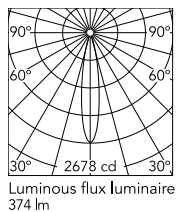

Physical

Colour	Brushed Bronze
Orientation	Adjustable
Rotation (°)	355
Longitudinal tilting (°)	60
Spot diameter (mm)	35
Net weight (kg)	0.18
IP internal	20
IP external	20

Download

[Mounting instructions](#)  PDF

Photometric Files

[LDT / IES](#)  ZIP

Technical Drawings

[2D](#)  ZIP

[3D](#)  ZIP

[Bim](#)  ZIP

Schematic light drawing

h(m)	E(lx)	D(m)
1	2678	0.32
2	669	0.65
3	298	0.97
4	167	1.30
5	107	1.62

Photometric

Lighting type	Direct
Light distribution	Symmetric
CCT (K)	3000
CRI>	90
Beam angle C0-180 (°)	18
Beam angle C90-270 (°)	18
Extreme cut off	No
UGR _L	<10

Electrical

Insulation class	III
LED current (mA)	500
Power supply	Remote excluded
Dimmable	Yes
Emergency	No