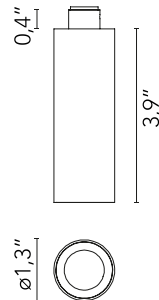

LED - Power LED - 6W - 374lm - 3000K - CRI> 90 - Beam° 18

Adjustable luminaire with LED for indoor use, suitable for wall installation. The body can be extracted from the installation surface for 60° orientation on the vertical axis and 180° on the horizontal axis. Integrated Full cut-off optical group. The remote power supply (not included) must be placed in an accessible location. The installation frame must be ordered separately.

Are you a professional and your project needs consulting and support?

[BOOK AN APPOINTMENT](#)