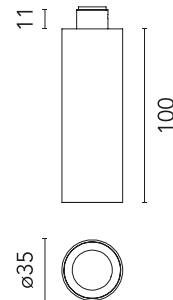

LED - Power LED - 6W - 374lm - 3000K - CRI> 90 - Beam° 18

Adjustable luminaire with LED for indoor use, suitable for wall installation. The body can be extracted from the installation surface for 60° orientation on the vertical axis and 180° on the horizontal axis. Integrated Full cut-off optical group. The remote power supply (not included) must be placed in an accessible location. The installation frame must be ordered separately.

Are you a professional and your project needs consulting and support?

[BOOK AN APPOINTMENT](#)