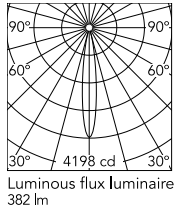

Physical

| | |
|--------------------------|----------------|
| Colour | Brushed Bronze |
| Orientation | Adjustable |
| Rotation (°) | 355 |
| Longitudinal tilting (°) | 60 |
| Spot diameter (mm) | 35 |
| Net weight (kg) | 0.18 |
| IP internal | 20 |
| IP external | 20 |

Schematic light drawing

Photometric

| | |
|------------------------|-----------|
| Lighting type | Direct |
| Light distribution | Symmetric |
| CCT (K) | 3000 |
| CRI> | 90 |
| Beam angle C0-180 (°) | 15 |
| Beam angle C90-270 (°) | 15 |
| Extreme cut off | No |
| UGR _L | <10 |