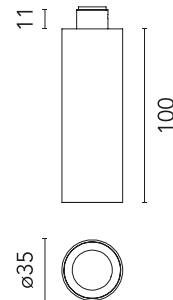

LED - Power LED - 6W - 382lm - 3000K - CRI> 90 - Beam° 15

Adjustable luminaire with LED for indoor use, suitable for wall installation. The body can be extracted from the installation surface for 60° orientation on the vertical axis and 180° on the horizontal axis. Integrated Full cut-off optical group. The remote power supply (not included) must be placed in an accessible location. The installation frame must be ordered separately.

Are you a professional and your project needs consulting and support?

[BOOK AN APPOINTMENT](#)