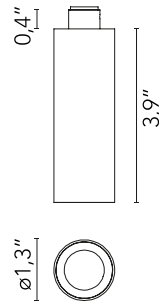

LED - Power LED - 6W - 382lm - 3000K - CRI> 90 - Beam° 15

Adjustable luminaire with LED for indoor use, suitable for wall installation. The body can be extracted from the installation surface for 60° orientation on the vertical axis and 180° on the horizontal axis. Integrated Full cut-off optical group. The remote power supply (not included) must be placed in an accessible location. The installation frame must be ordered separately.

Are you a professional and your project needs consulting and support?

[BOOK AN APPOINTMENT](#)