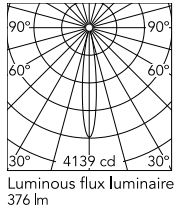

Physical

Color	Brushed Steel
Orientation	Adjustable
Rotation (°)	355
Longitudinal tilting (°)	60
IP internal	20
IP external	20

Download

[Family spec sheet](#)  ZIP

[Mounting instructions](#)  PDF

Photometric Files

[LDT / IES](#)  ZIP

Technical Drawings

[2D](#)  ZIP

[3D](#)  ZIP

Schematic light drawing

Photometric

Lighting type	Direct
Light distribution	Symmetric
CCT (K)	2700
CRI>	90
Beam angle C0-180 (°)	15
Beam angle C90-270 (°)	15
Extreme cut off	No
UGR _L	<10