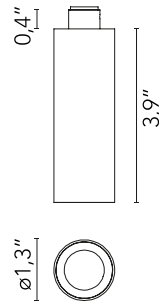

LED - Power LED - 6W - 376lm - 2700K - CRI> 90 - Beam° 15

Adjustable luminaire with LED for indoor use, suitable for wall installation. The body can be extracted from the installation surface for 60° orientation on the vertical axis and 180° on the horizontal axis. Integrated Full cut-off optical group. The remote power supply (not included) must be placed in an accessible location. The installation frame must be ordered separately.

Are you a professional and your project needs consulting and support?

[BOOK AN APPOINTMENT](#)