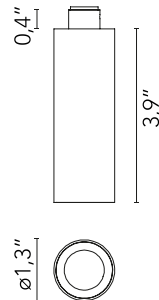

LED - Power LED - 6W - 376lm - 2700K - CRI> 90 - Beam° 15

Adjustable luminaire with LED for indoor use, suitable for wall installation. The body can be extracted from the installation surface for 60° orientation on the vertical axis and 180° on the horizontal axis. Integrated Full cut-off optical group. The remote power supply (not included) must be placed in an accessible location. The installation frame must be ordered separately.

Are you a professional and your project needs consulting and support?

[BOOK AN APPOINTMENT](#)