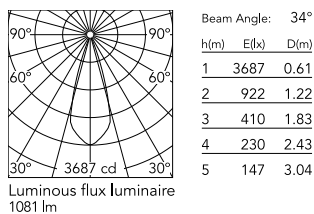

Physical

Color	Anthracite
Orientation	Adjustable
Rotation (°)	355
Longitudinal tilting (°)	60
IP internal	20

Download

[Family spec sheet](#) ZIP

[Mounting instructions](#) PDF

Photometric Files

[LDT / IES](#) ZIP

Technical Drawings

[2D](#) ZIP

[3D](#) ZIP

Ecodesign and Energy Labelling

Replaceable (LED only) light source by a professional

Schematic light drawing

Photometric

Lighting type	Direct
Light distribution	Symmetric
CCT (K)	3000
CRI>	90
Rf fidelity index	91
Rg gamut index	98
LED Life / Failure Ratio	L80B20 >36.000h (Tc=85°C)
Beam angle C0-180 (°)	34
Beam angle C90-270 (°)	34