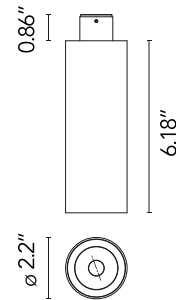

FLOS

03.1257.DRB Anthracite

C1 Mono Spot Ceiling Large Ø 56

Designed by Vincent Van Duysen, 2020

14W - 1081lm - 3000K - CRI> 90 - Beam° 34

Adjustable luminaire with LED for indoor use, suitable for wall installation. The body can be extracted from the installation surface for 60° orientation on the vertical axis and 180° on the horizontal axis. Integrated Full cut-off optical group. The remote power supply (not included) must be placed in an accessible location. The installation frame must be ordered separately.

Are you a professional and your project needs consulting and support?

[BOOK AN APPOINTMENT](#)

Main specifications

Mounting	Ceiling surface
Environments	Indoor dry location
Light Source Type	LED
Light sources included	Yes
LED type	Power LED
Power (W)	14
Source flux (lm)	1400
System flux (lm)	1081

Physical

Color	Anthracite
Orientation	Adjustable
Rotation (°)	355
Longitudinal tilting (°)	60
IP internal	20

Download

[Family spec sheet](#) ZIP

[Mounting instructions](#) PDF

Photometric Files

[LDT / IES](#) ZIP

Technical Drawings

[2D](#) ZIP

[3D](#) ZIP

Ecodesign and Energy Labelling

Replaceable (LED only) light source by a professional

Schematic light drawing

Photometric

Lighting type	Direct
Light distribution	Symmetric
CCT (K)	3000
CRI>	90
Rf fidelity index	91
Rg gamut index	98
LED Life / Failure Ratio	L80B20 >36.000h (Tc=85°C)
Beam angle C0-180 (°)	34
Beam angle C90-270 (°)	34