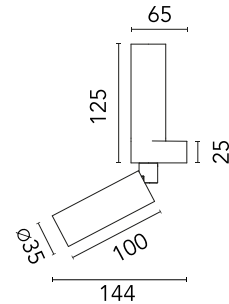

Adjustable luminaire with LED for indoor use, suitable for wall installation. The body can be extracted from the installation surface for 60° orientation on the vertical axis and 180° on the horizontal axis. Integrated Full cut-off optical group. The remote power supply (not included) must be placed in an accessible location. The installation frame must be ordered separately.

Are you a professional and your project needs consulting and support?

[BOOK AN APPOINTMENT](#)