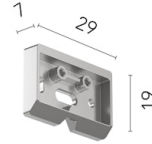

REQUIRED
Accessory

08.0228.DR

Coated aluminum mount for surface installation (wall)

REQUIRED
Accessory

08.0255.00

Aluminum Mount for Surface Flush Installation (wall) Double

REQUIRED
Accessory

08.0228.ER