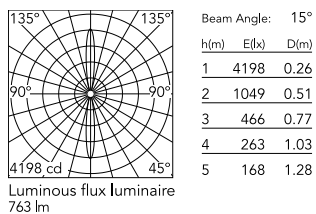

Physical

Colour	Anthracite
Orientation	Adjustable
Rotation (°)	180
Longitudinal tilting (°)	60
Spot diameter (mm)	35
Net weight (kg)	0.35
IP internal	20
IP external	20

Download

[Mounting instructions](#) PDF

Photometric Files

[LDT / IES](#) ZIP

Technical Drawings

[2D](#) ZIP

[3D](#) ZIP

[Bim](#) ZIP

Schematic light drawing

Photometric

Lighting type	Direct, Indirect
Light distribution	Symmetric
CCT (K)	3000
CRI>	90
Beam angle C0-180 (°)	15
Beam angle C90-270 (°)	15
Extreme cut off	No
UGR _L	<10

Electrical

Insulation class	III
LED current (mA)	500
Power supply	Remote excluded
Dimmable	Yes
Emergency	No