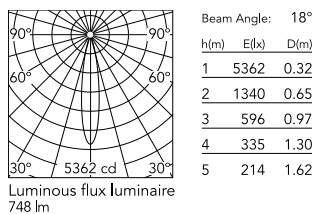

Are you a professional and your project needs consulting and support?

[BOOK AN APPOINTMENT](#)

Main specifications

| | |
|-------------------|-----------------|
| Mounting | Ceiling surface |
| LED type | Power LED |
| Number of lamps | 2 |
| System power (W) | 14.5 |
| Source flux (lm) | 540 |
| Lumen Output (lm) | 374 |
| Efficacy (lm/W) | 51 |

Physical

| | |
|--------------------------|------------------|
| Colour | Matte Anthracite |
| Orientation | Adjustable |
| Rotation (°) | 355 |
| Longitudinal tilting (°) | 60 |
| Net weight (kg) | 0.68 |
| IP internal | 20 |

Replaceable (LED only) light source by a professional

Replaceable control gear by a professional

Schematic light drawing

Photometric

| | |
|--------------------------|-----------------------|
| Lighting type | Direct |
| Light distribution | Symmetric |
| CCT (K) | 3000 |
| CRI> | 90 |
| McAdam steps (SDCM) | 3 |
| Rf fidelity index | 95 |
| Rg gamut index | 98 |
| LED Life / Failure Ratio | L90B50>60.000h_Tc85°C |
| Beam angle C0-180 (°) | 18 |
| Beam angle C90-270 (°) | 18 |
| Extreme cut off | No |
| UGR _L | <10 |