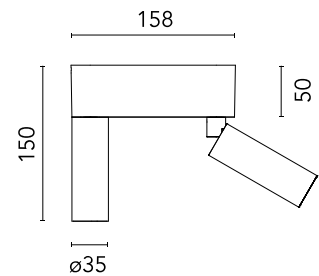

FLOS

05.3506.DR.NI Matte Anthracite

C1 Double Spot Surface Small Ø 35 Phase Cut

Designed by FLOS Architectural, 2024

2 x 374lm - 3000K - CRI > 90 - Beam° 18

Adjustable luminaire with LED for indoor use, suitable for ceiling installation. The body can be extracted from the installation surface for 60° orientation on the vertical axis and 180° on the horizontal axis. Integrated Full cut-off optical group and the power supply is included.

Are you a professional and your project needs consulting and support?

[BOOK AN APPOINTMENT](#)

Main specifications

| | |
|-------------------|-----------------|
| Mounting | Ceiling surface |
| LED type | Power LED |
| Number of lamps | 2 |
| System power (W) | 14.5 |
| Source flux (lm) | 540 |
| Lumen Output (lm) | 374 |
| Efficacy (lm/W) | 51 |

Physical

| | |
|--------------------------|------------------|
| Colour | Matte Anthracite |
| Orientation | Adjustable |
| Rotation (°) | 355 |
| Longitudinal tilting (°) | 60 |
| Net weight (kg) | 0.68 |
| IP internal | 20 |

Replaceable (LED only) light source by a professional

Replaceable control gear by a professional

Schematic light drawing

Photometric

| | |
|--------------------------|-----------------------|
| Lighting type | Direct |
| Light distribution | Symmetric |
| CCT (K) | 3000 |
| CRI> | 90 |
| McAdam steps (SDCM) | 3 |
| Rf fidelity index | 95 |
| Rg gamut index | 98 |
| LED Life / Failure Ratio | L90B50>60.000h_Tc85°C |
| Beam angle C0-180 (°) | 18 |
| Beam angle C90-270 (°) | 18 |
| Extreme cut off | No |
| UGR _L | <10 |