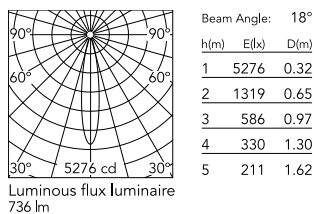

Are you a professional and your project needs consulting and support?

[BOOK AN APPOINTMENT](#)

Main specifications

| | |
|-------------------|-----------------|
| Mounting | Ceiling surface |
| LED type | Power LED |
| Number of lamps | 2 |
| System power (W) | 14.5 |
| Source flux (lm) | 480 |
| Lumen Output (lm) | 368 |
| Efficacy (lm/W) | 51 |

Physical

| | |
|--------------------------|------------------|
| Colour | Matte Anthracite |
| Orientation | Adjustable |
| Rotation (°) | 355 |
| Longitudinal tilting (°) | 60 |
| Net weight (kg) | 0.68 |
| IP internal | 20 |

Replaceable (LED only) light source by a professional

Replaceable control gear by a professional

Schematic light drawing

Photometric

| | |
|--------------------------|-----------------------|
| Lighting type | Direct |
| Light distribution | Symmetric |
| CCT (K) | 2700 |
| CRI> | 90 |
| McAdam steps (SDCM) | 3 |
| Rf fidelity index | 88 |
| Rg gamut index | 95 |
| LED Life / Failure Ratio | L90B50>60.000h_Tc85°C |
| Beam angle C0-180 (°) | 18 |
| Beam angle C90-270 (°) | 18 |
| Extreme cut off | No |
| UGR _L | <10 |