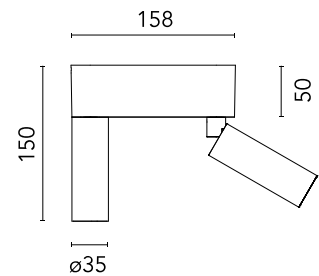

FLOS

05.3501.DR.NI Matte Anthracite

C1 Double Spot Surface Small Ø 35 Phase Cut

Designed by FLOS Architectural, 2024

2 x 368lm - 2700K - CRI > 90 - Beam° 18

Adjustable luminaire with LED for indoor use, suitable for ceiling installation. The body can be extracted from the installation surface for 60° orientation on the vertical axis and 180° on the horizontal axis. Integrated Full cut-off optical group and the power supply is included.

Are you a professional and your project needs consulting and support?

[BOOK AN APPOINTMENT](#)

Main specifications

| | |
|-------------------|-----------------|
| Mounting | Ceiling surface |
| LED type | Power LED |
| Number of lamps | 2 |
| System power (W) | 14.5 |
| Source flux (lm) | 480 |
| Lumen Output (lm) | 368 |
| Efficacy (lm/W) | 51 |

Physical

| | |
|--------------------------|------------------|
| Colour | Matte Anthracite |
| Orientation | Adjustable |
| Rotation (°) | 355 |
| Longitudinal tilting (°) | 60 |
| Net weight (kg) | 0.68 |
| IP internal | 20 |

Replaceable (LED only) light source by a professional

Replaceable control gear by a professional

Schematic light drawing

Photometric

| | |
|--------------------------|-----------------------|
| Lighting type | Direct |
| Light distribution | Symmetric |
| CCT (K) | 2700 |
| CRI> | 90 |
| McAdam steps (SDCM) | 3 |
| Rf fidelity index | 88 |
| Rg gamut index | 95 |
| LED Life / Failure Ratio | L90B50>60.000h_Tc85°C |
| Beam angle C0-180 (°) | 18 |
| Beam angle C90-270 (°) | 18 |
| Extreme cut off | No |
| UGR _L | <10 |