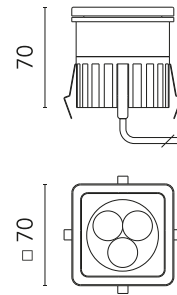

## C-Me Square 70

Designed by FLOS Outdoor, 2008

LED source included. 24V dc remote electric power supply to be ordered separately. Requires a junction box to be ordered separately. The luminaire is equipped with a protruding, neoprene, 200 mm cable with an integrated H2O STOP connection system and a wiring kit with crimp connectors and adhesive heat-shrink tubing guaranteeing the water tightness of the connection. Extra clear transparent glass. Adjustable light intensity version available upon request.

### Physical

Colour	Transparent
Orientation	Fixed
Net weight (kg)	0.41
Package height (mm)	134
Package width (mm)	134
Package length (mm)	83
IP internal	67
IP external	66