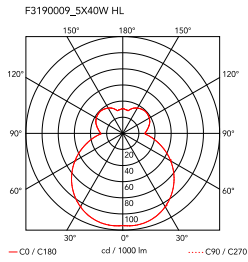

Physical

Colour	White
Length (mm)	470
Net weight (kg)	6
Package height (mm)	175
Package width (mm)	555
Package length (mm)	555
Package volume (m3)	0.05
IP internal	40

Download

Mounting instructions [↓ PDF](#)

Photometric Files

LDT / IES [↓ ZIP](#)

Technical Drawings

2D [↓ ZIP](#)

3D [↓ ZIP](#)

Schematic light drawing

Photometric

Lighting type	Total
Light distribution	Roto symmetric
Extreme cut off	No