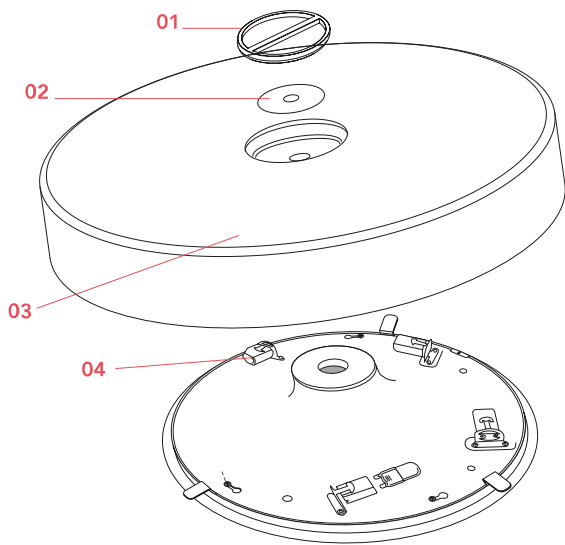

FLOS

F3190009 White

Button HL

Designed by Piero Lissoni, 2004

Halogen - 5 x 40W

Wall/ceiling fixture providing diffused lighting for indoor use. Hand-blown opal ply glass diffuser (transparent ? opal ? transparent) with acid finish. Sheared, deep-drawn steel sheet wall/ceiling attachment with white galvanized finish. Sheared, deep-drawn steel sheet reflector painted white for high temperatures. Closing cover in injection molded tecnopolymer with chrome finish. Satin-finish incandescent line voltage halogen lamps.

Physical

Colour	White
Length (mm)	470
Net weight (kg)	6
Package height (mm)	175
Package width (mm)	555
Package length (mm)	555
Package volume (m3)	0.05
IP internal	40

Download

Mounting instructions [↓ PDF](#)

Photometric Files

LDT / IES [↓ ZIP](#)

Technical Drawings

2D [↓ ZIP](#)

3D [↓ ZIP](#)

Schematic light drawing

Photometric

Lighting type	Total
Light distribution	Roto symmetric
Extreme cut off	No

NOT INCLUDED

RF36378

LED BiPin Lamp G9 3,2W 2700K
Dimmable

Spare Parts

- | | | |
|-----|---|-----------|
| 01. | Chrome locking cap assembly | RF3190100 |
| 02. | Button Silicone Seal Shore
Transparent 62x13x1,5 | RF15719 |
| 03. | Button Opal glass diffuser for
new version | RF3190300 |
| 04. | Button G9 Lampholder | RF37164 |