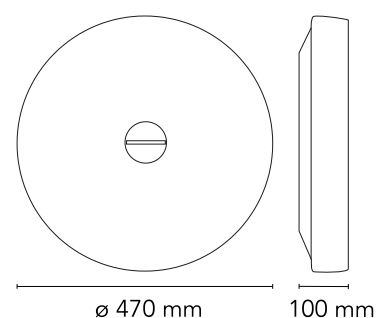

FLOS

F3190009 White

Button HL

Designed by Piero Lissoni, 2004

Halogen - 5 x 40W

Wall/ceiling fixture providing diffused lighting for indoor use. Hand-blown opal ply glass diffuser (transparent ? opal ? transparent) with acid finish. Sheared, deep-drawn steel sheet wall/ceiling attachment with white galvanized finish. Sheared, deep-drawn steel sheet reflector painted white for high temperatures. Closing cover in injection molded tecnopolymer with chrome finish. Satin-finish incandescent line voltage halogen lamps.

Are you a professional and your project needs consulting and support?

[BOOK AN APPOINTMENT](#)