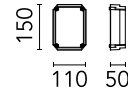

Are you a professional and your project needs consulting and support?

[BOOK AN APPOINTMENT](#)

Main specifications

EAN 8054793604053

Physical

Colour	Black
Net weight (kg)	0.23
Package height (mm)	92
Package width (mm)	232
Package length (mm)	127

Download

[Mounting instructions](#)